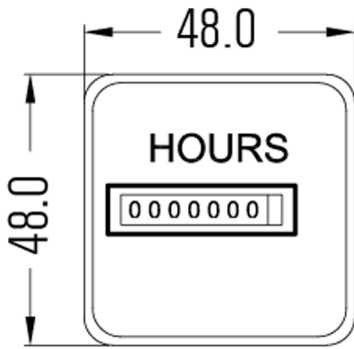

### Technical Data

Type	HM-1
Voltage	AC 110V, 220V/ 50Hz
Dimensions	48x48x40mm
Timer Range	0~ 99, 999.59 Hours
Weight	50g

- This products is suitable for usage of House, Industry, Air condition, etc.
- Time setting range available from 0 ~ 99, 999.59 Hours.
- Accessories parts H-C adapter 72x72.

Dimension

H-C adapter