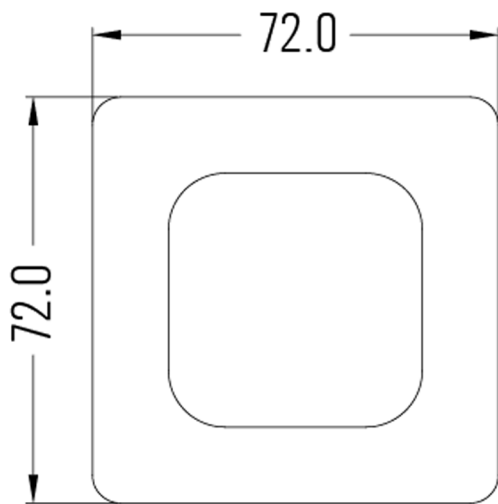

### Technical Data

Type	HM-1
Voltage	AC 110V, 220V/ 50Hz
Dimensions	48x48x40mm
Timer Range	0~ 99, 999.59 Hours
Weight	50g

- This products is suitable for usage of House, Industry, Air condition, etc.
- Time setting range available from 0 ~ 99, 999.59 Hours.
- Accessories parts H-C adapter 72x72.

Dimension

H-C adapter