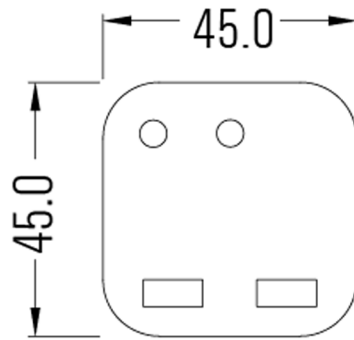

### Technical Data

Type	HM-1
Voltage	AC 110V, 220V/ 50Hz
Dimensions	48x48x40mm
Timer Range	0~ 99, 999.59 Hours
Weight	50g

- This products is suitable for usage of House, Industry, Air condition, etc.
- Time setting range available from 0 ~ 99, 999.59 Hours.
- Accessories parts H-C adapter 72x72.

Dimension

H-C adapter